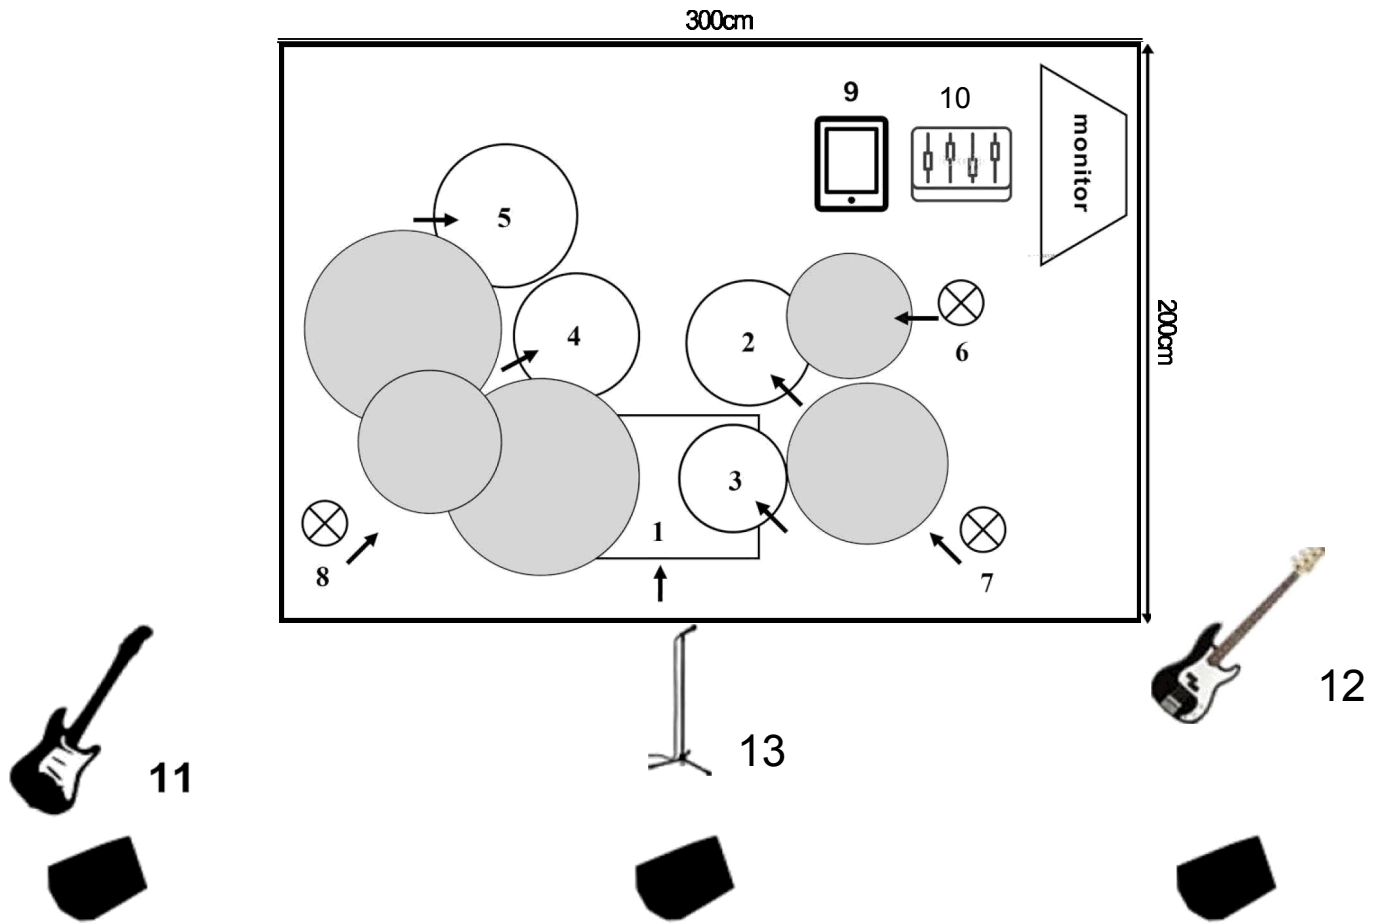

dolIZ

technical rider

	Instrument	Microphone	Effects	Comments
1	Bass Drum	Shure D 112, BETA 52		
2	Snare Drum	Shure SM57		
3	Tom Tom	SM 57, BETA 57A		
4	Floor Tom 1	SM 57, BETA 57A		
5	Floor Tom 2	SM 57, BETA 57A		
6	Hi-Hat	SM 94		
7	Cymbals	SM 94, AKG C1000		
8	Cymbals	SM 94, AKG C1000		
9	tablet	phono		
10	mixer	Di-box		
11	Electric guitar	DI - Box	FractalAxe-Fx II XL-Plus	stereo signal, 2 channels, panorama
12	Bass	DI - Box		
13	Vocals	Shure SM58		